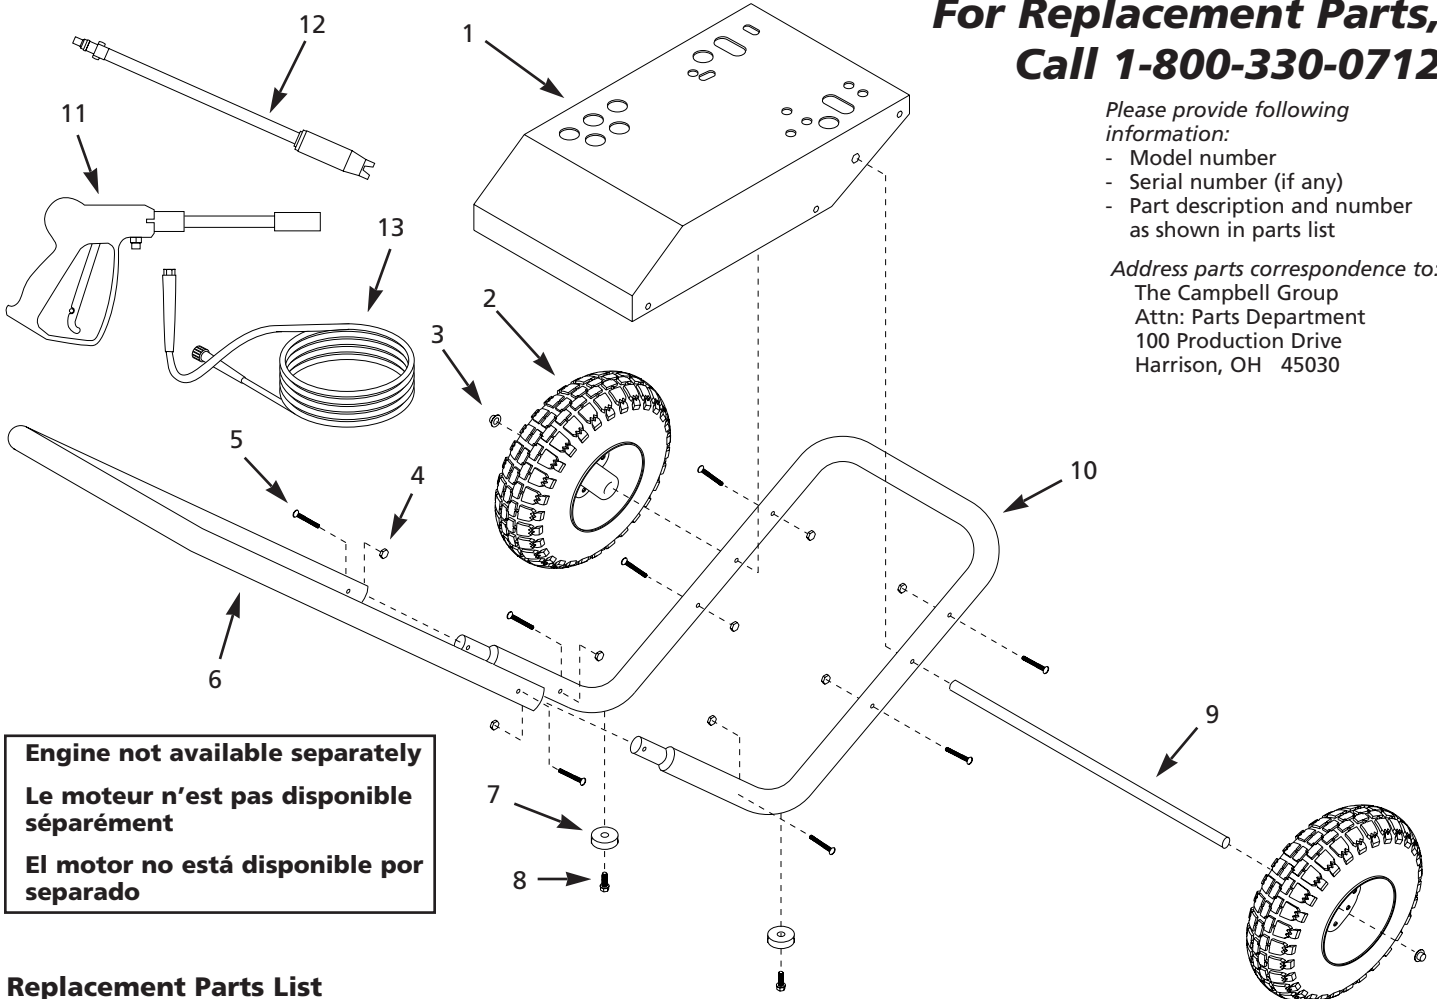

PW231810LE, PW261810LE, PW301800LE

**For Replacement Parts,
Call 1-800-330-0712**

Please provide following information:

- Model number
- Serial number (if any)
- Part description and number as shown in parts list

Address parts correspondence to:
The Campbell Group
Attn: Parts Department
100 Production Drive
Harrison, OH 45030

Engine not available separately
Le moteur n'est pas disponible séparément

El motor no está disponible por separado

Replacement Parts List

Ref. No.	Description	Part No. for Models:			Qty.
		PW231810LE	PW261810LE	PW301800LE	
1	Base plate	PM038200AV	PM038200AV	PM038200AV	1
2	Pneumatic wheel	PM041000AV	PM041000AV	PM041000AV	2
3	Pushnut	AL066300AV	AL066300AV	AL066300AV	2
4	5/16"-18 Nut	PM031100AV	PM031100AV	PM031100AV	8
5	5/16"-18 Rounded square neck bolt	MJ101206AV	MJ101206AV	MJ101206AV	8
6	Handle	PM038400AV	PM038400AV	PM038400AV	1
7	Rubber bumper	AL062300AV	AL062300AV	AL062300AV	2
8	1/4"-20 x 3/4" Self-tapping screw	MJ102100AV	MJ102100AV	MJ102100AV	2
9	Axle rod	PM038600AV	PM038600AV	PM038600AV	1
10	Frame	PM038500AV	PM038500AV	PM038500AV	1
11	Gun	PM005133AV	PM005133AV	PM005133AV	1
12	Lance	PM035140AV	PM035140AV	PM035150AV	1
13	Hose	PM005001AV	PM005001AV	PM005001AV	1
14	Pump (not shown)	PM041803AV	PM041803AV	PM041804AV	1